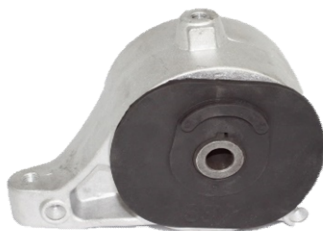

NEW ARRIVAL

I&R

11-07-2019

12309-0V090
INSULATOR ENGINE (TORQ 2.5)

12309-0V090 BIG
ENGINE BUSH, BIG

12362-22090
ENGINE MOUNTING

12363-20020
ENGINE MOUNTING

12363-31010
ROD, ENGINE MOVING C

12363-31030
ENGINE MOUNTING

12371-0D210 / 12371-0D220
ENGINE MOUNTING

12372-0T200
ENGINE MOUNTING

48609-0D060B
SHOCK ABSORBER BEARING

50810-S3V-003
ENGINE MOUNTING

50810-TA0-A01
ENGINE MOUNTING

50850-SWA-A81
ENGINE MOUNTING