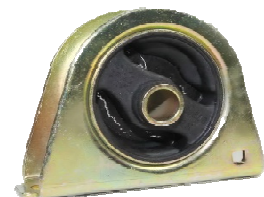

# NEW ARRIVAL 61/010(IRM112)

IR

**48632-22030**  
UPPER ARM BUSHING

**48655-30245**  
LOWER ARM BUSH, BIG

**48725-44051**  
SUSPENSION BUSH, RE

**50820-SVA-A05**  
ENGINE WITH ALUMINIUM

**51920-S5H-T02**  
SHOCK ABSORBER MOUNTING

**54320-ED001RH**  
SHOCK ABSORBER MOUNTING

**54321-ED001LH**  
SHOCK ABSORBER MOUNTING

**54320-JD00B**  
SHOCK ABSORBER MOUNTING

**54321-JG01B**  
SHOCK ABSORBER MOUNTING

**54570-8J000 BU**  
LOWER ARM ONLY

**MR333577**  
ENGINE MOUNTING

**MR333578**  
ENGINE MOUNTING

**NEW ARRIVAL 61/010(IRM112)**

**IR**

**MR374569**  
ENGINE MOUNTING

**MR491557**  
ENGINE MOUNTING

**MR510056**  
ENGINE MOUNTING

**MR519399**  
UPPER ARM BUSHING