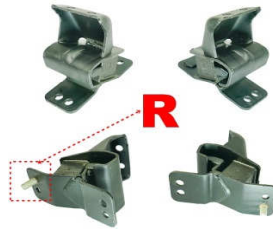

12372-28020
ENGINE MOUNTING

37230-35070
CENTER BEARING

48702-60050
SUSPENSION ARM BUSH, RE

48702-60090
LOWER ARM BUSH, RE

50820-S5A-013
ENGINE MOUNTING

50824-S04-013
ENGINE MOUNTING

50850-T9A-003
ENGINE MOUNTING

54320-4M400
SHOCK ABSORBER MOUNTING

54320-JD00B
SHOCK ABSORBER MOUNTING

54321-JG01B
SHOCK ABSORBER MOUNTING

55501-JD00A/ JG000
SUSPENSION BUSH, RE

DA6T-39-040/DA6V-39-040
ENGINE MOUNTING

SUMAR AUTO SPARE PARTS TRADING (L.L.C.)

www.sumarauto.com

info@sumarauto.com

Sumar Auto Spare Parts Trading llc

LC62-39-050
ENGINE MOUNTING

MD061-39-050
ENGINE MOUNTING

ME-018993
ENGINE MOUNTING

MN-184355
ENGINE MOUNTING

MR-198012
ENGINE MOUNTING

MR-198013
ENGINE MOUNTING

MR-223119
CENTER BEARING

MR-333578
ENGINE MOUNTING

MR-554541
ENGINE MOUNTING

MR-961111
ENGINE MOUNTING

TR 12.3 GX90
SUSPENSION BUSHING

UC3C-34-470A
UPPER ARM BUSHING

SUMAR AUTO SPARE PARTS TRADING (L.L.C.)