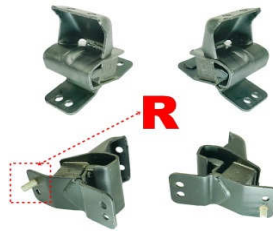

SUMAR AUTO SPARE PARTS TRADING (L.L.C.)

www.sumarauto.com

info@sumarauto.com

Sumar Auto Spare Parts Trading llc

12371-46160
ENGINE MOUNTING

12372-15181
ENGINE MOUNTING

4056A161
STABILIZER LINK KIT, FR

45251-65J00B
SUSPENSION BUSH (BIG)

48331-28020
SPRING BUMPER, FR

48620-59015
LOWER ARM BUSHING

48632-5908B
SUSPENSION BUSH

48655-50012B
LOWER ARM BUSH, FR (BIG)

48655-60050
LOWER ARM BUSH, FR (XX BIG)

50841-SR3-984
ENGINE MOUNTING

52371-S3V-A00
SUSPENSION BUSHING, RE

54500-EN001 SMALL
FRONT ARM BUSH

SUMAR AUTO SPARE PARTS TRADING (L.L.C.)

www.sumarauto.com

info@sumarauto.com

Sumar Auto Spare Parts Trading llc

54524-AX001-B LH
UPPER ARM BUSHING

55120-2J000
STABILIZER LINK

BP4K-28-170E
LINK ROD ASSY FRONT

MN-101441
ENGINE MOUNTING

MR-198012
ENGINE MOUNTING

MR-198013
ENGINE MOUNTING

S083-39-040
ENGINE MOUNTING