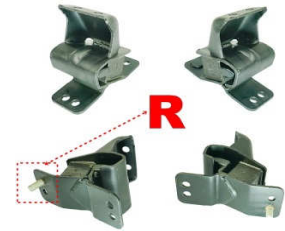

8-97039-196-5
ENGINE MOUNTING

90385-23037Y
YELLOW BUSH

GJ6A-39-060
ENGINE MOUNTING

MR150222
Pajero Mini MRXA

MR-150222
ENGINE MOUNTING

MR-198012 RH
ENGINE MOUNTING

MR-198013 LH
ENIGNE MOUNTING

MR-319679
ENGINE MOUNTING