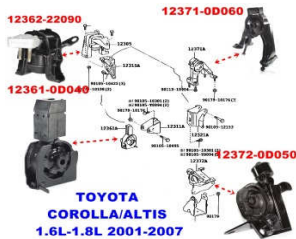

48702-22380
SUSPENSION BUSHING

48725-28050
SUSPENSION BUSHING BIG

48725-44051
SUSPENSION BUSH, RE BIG

48815-02230
STABILIZER SHAFT RUBBER

50821-S9A-023
ENGINE MOUNTING

50840-S6M-J01
ENGINE MOUNTING

SUMAR AUTO SPARE PARTS TRADING (L.L.C.)

www.sumarauto.com

info@sumarauto.com

Sumar Auto Spare Parts Trading llc

50840-S84-A80
ENGINE MOUNTING

54570-0W020
54570-52F10
54596-0W000

54570-0W020/52F10/0W000
LOWER ARM BUSHING

54570-1AA1A
LOWER ARM BUSH, FR(BIG)

ALTIS '2007-UP
ENGINE MOUNTING (SET)

B32H-34-350BU BIG
BUSHING ONLY, BIG

D350-39-070
ENGINE MOUNTING

MR-510056
ENGINE MOUNTING

MR-510417B
LOWER ARM BUSHING

UH71-34-470
UPPER ARM BUSHING