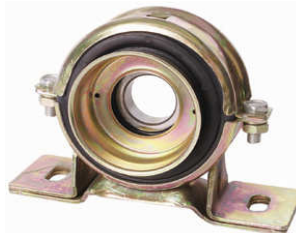

**12305-21060B**  
**ENGINE MOUNTING**

**12305-22380**  
**ENGINE MOUNTING**

**12361-0D210**  
**ENGINE MOUNTING**

# SUMAR AUTO SPARE PARTS TRADING (L.L.C.)

www.sumarauto.com

info@sumarauto.com

Like us on:  Sumar Auto Spare Parts Trading llc

**12361-15180**  
ENGINE MOUNTING

**12363-74130**  
ENGINE MOUNTING

**12371-0D060**  
ENGINE MOUNTING

**12371-0D210/12371-0D220**  
ENGINE MOUNTING

**12371-67020**  
ENGINE MOUNTING

**37230-35061**  
CENTER BEARING

**37230-35080**  
CENTER BEARING

**37230-36H00**  
CENTER BEARING

**48609-0D080**  
SHOCK ABSORBER BEARING

**48609-16230**  
SHOCK ABSORBER BEARING

**48609-52011**  
SHOCK ABSORBER BEARING

**50810-SR3-030**  
ENGINE MOUNTING