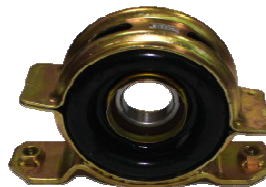

**12361-37090**  
ENGINE MOUNTING

**12371-61030**  
ENGINE MOUNTING, RE

**12371-75040**  
ENGINE MOUNTING

**37230-24020/24010**  
CENTER BEARING

**37230-30040**  
CENTER BEARING

**41651-30060**  
REAR CUSHION MOUNTING

**45251-65J00(B)**  
SUSPENSION BUSHING (BIG)

**45517-60010**  
GROMMET STEERING

**48306-35180**  
SPRING BUMPER

# SUMAR AUTO SPARE PARTS TRADING (L.L.C.)

www.sumarauto.com

info@sumarauto.com

**48620-30290/48640-30290**  
LOWER ARM BUSHING,FR(SMALL,SET)

**48620-59015**  
LOWER ARM BUSHING

**48702-28060**  
SUSPENSION BUHSING, RE