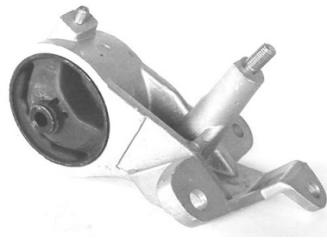

12306-97215
ENGINE MOUNTING